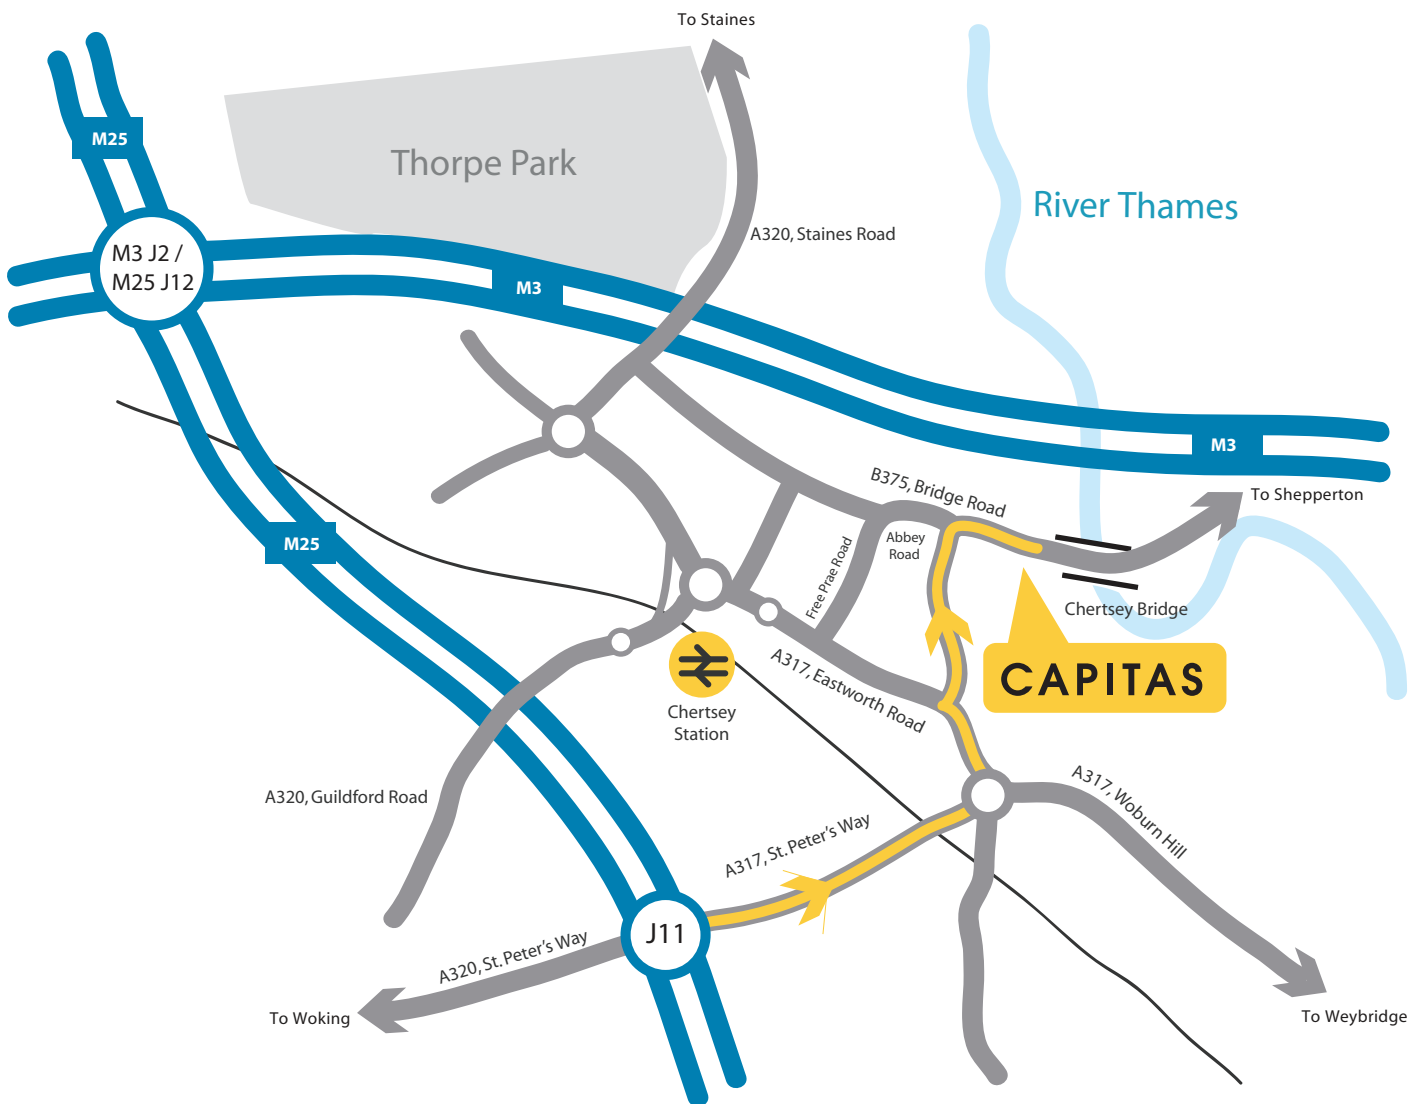

CAPITAS *finance*

Capitas Finance Ltd
120 - 122 Bridge Road
Chertsey, Surrey, KT16 8LA

0845 458 7555 **T**
0845 458 7556 **F**
info@capitasfinance.com **E**

www.capitasfinance.com

Directions to Capitas Finance

From M25 ... Leave M25 at junction 11 (*signposted to Chertsey*) at the roundabout take the exit onto the A317 (*St Peters Way*).

Follow the dual carriage way to the next roundabout and take the 1st exit onto the A317 (*again signposted Chertsey*).

Pass through one set of pedestrian traffic lights and stay in the right hand lane to go straight on at the next set of traffic lights.

Continue onto the T junction with Bridge Road (*B387*) Signposted Shepperton and turn right.

120 - 122 Bridge Road is on the right hand side just before Chertsey Bridge.

By Train ... From London Waterloo to Weybridge Station (*approx 25 mins*), change at Weybridge to Chertsey Station.